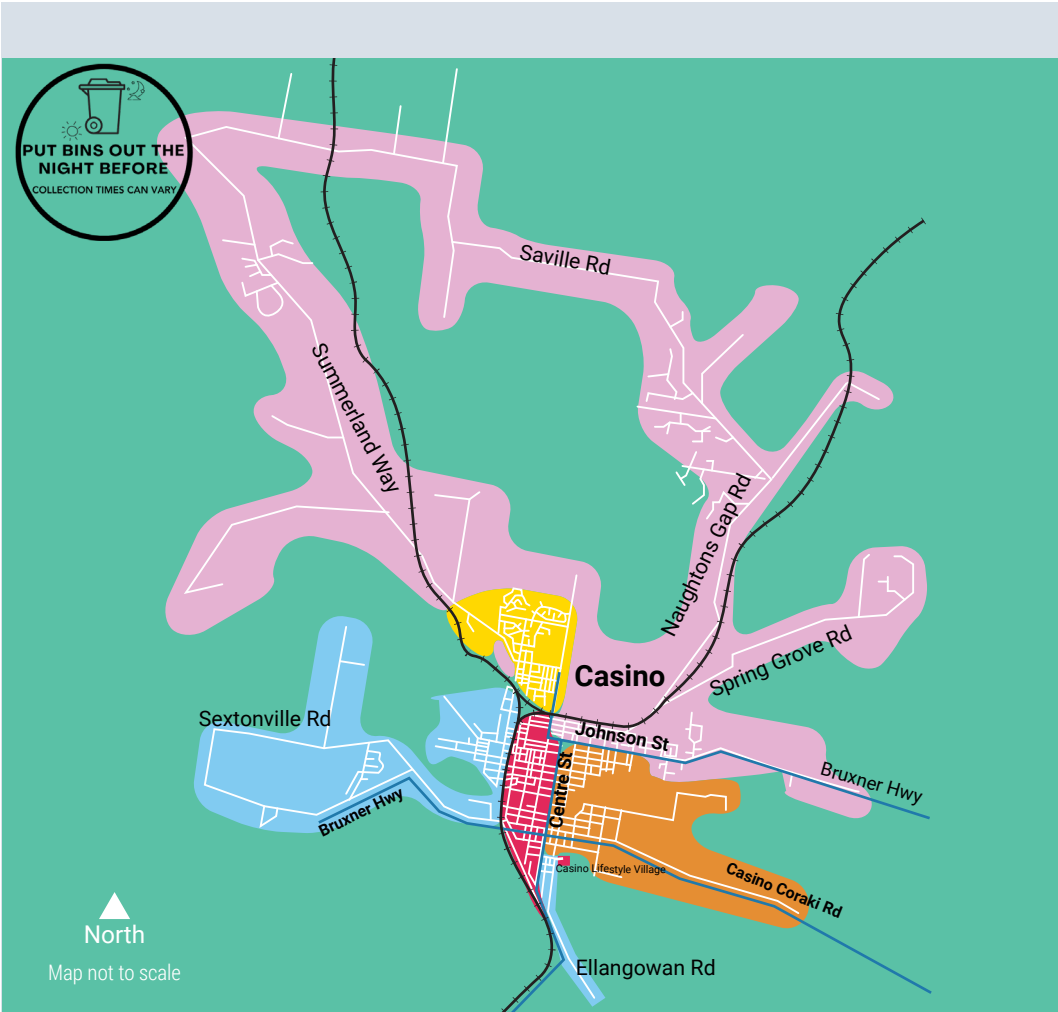

## Casino and Surrounds

- Monday
- Tuesday
- Wednesday
- Thursday
- Friday
- Train Line
- Main Roads

# Casino and Surrounds • January 2024–June 2024

**Green** (Organics • Every Week)

**Red** (Landfill • Fortnightly)

**Yellow** (Recycling • Fortnightly)

## Mid Richmond and Surrounds

- Monday
- Thursday
- Friday
- LGA Boundary