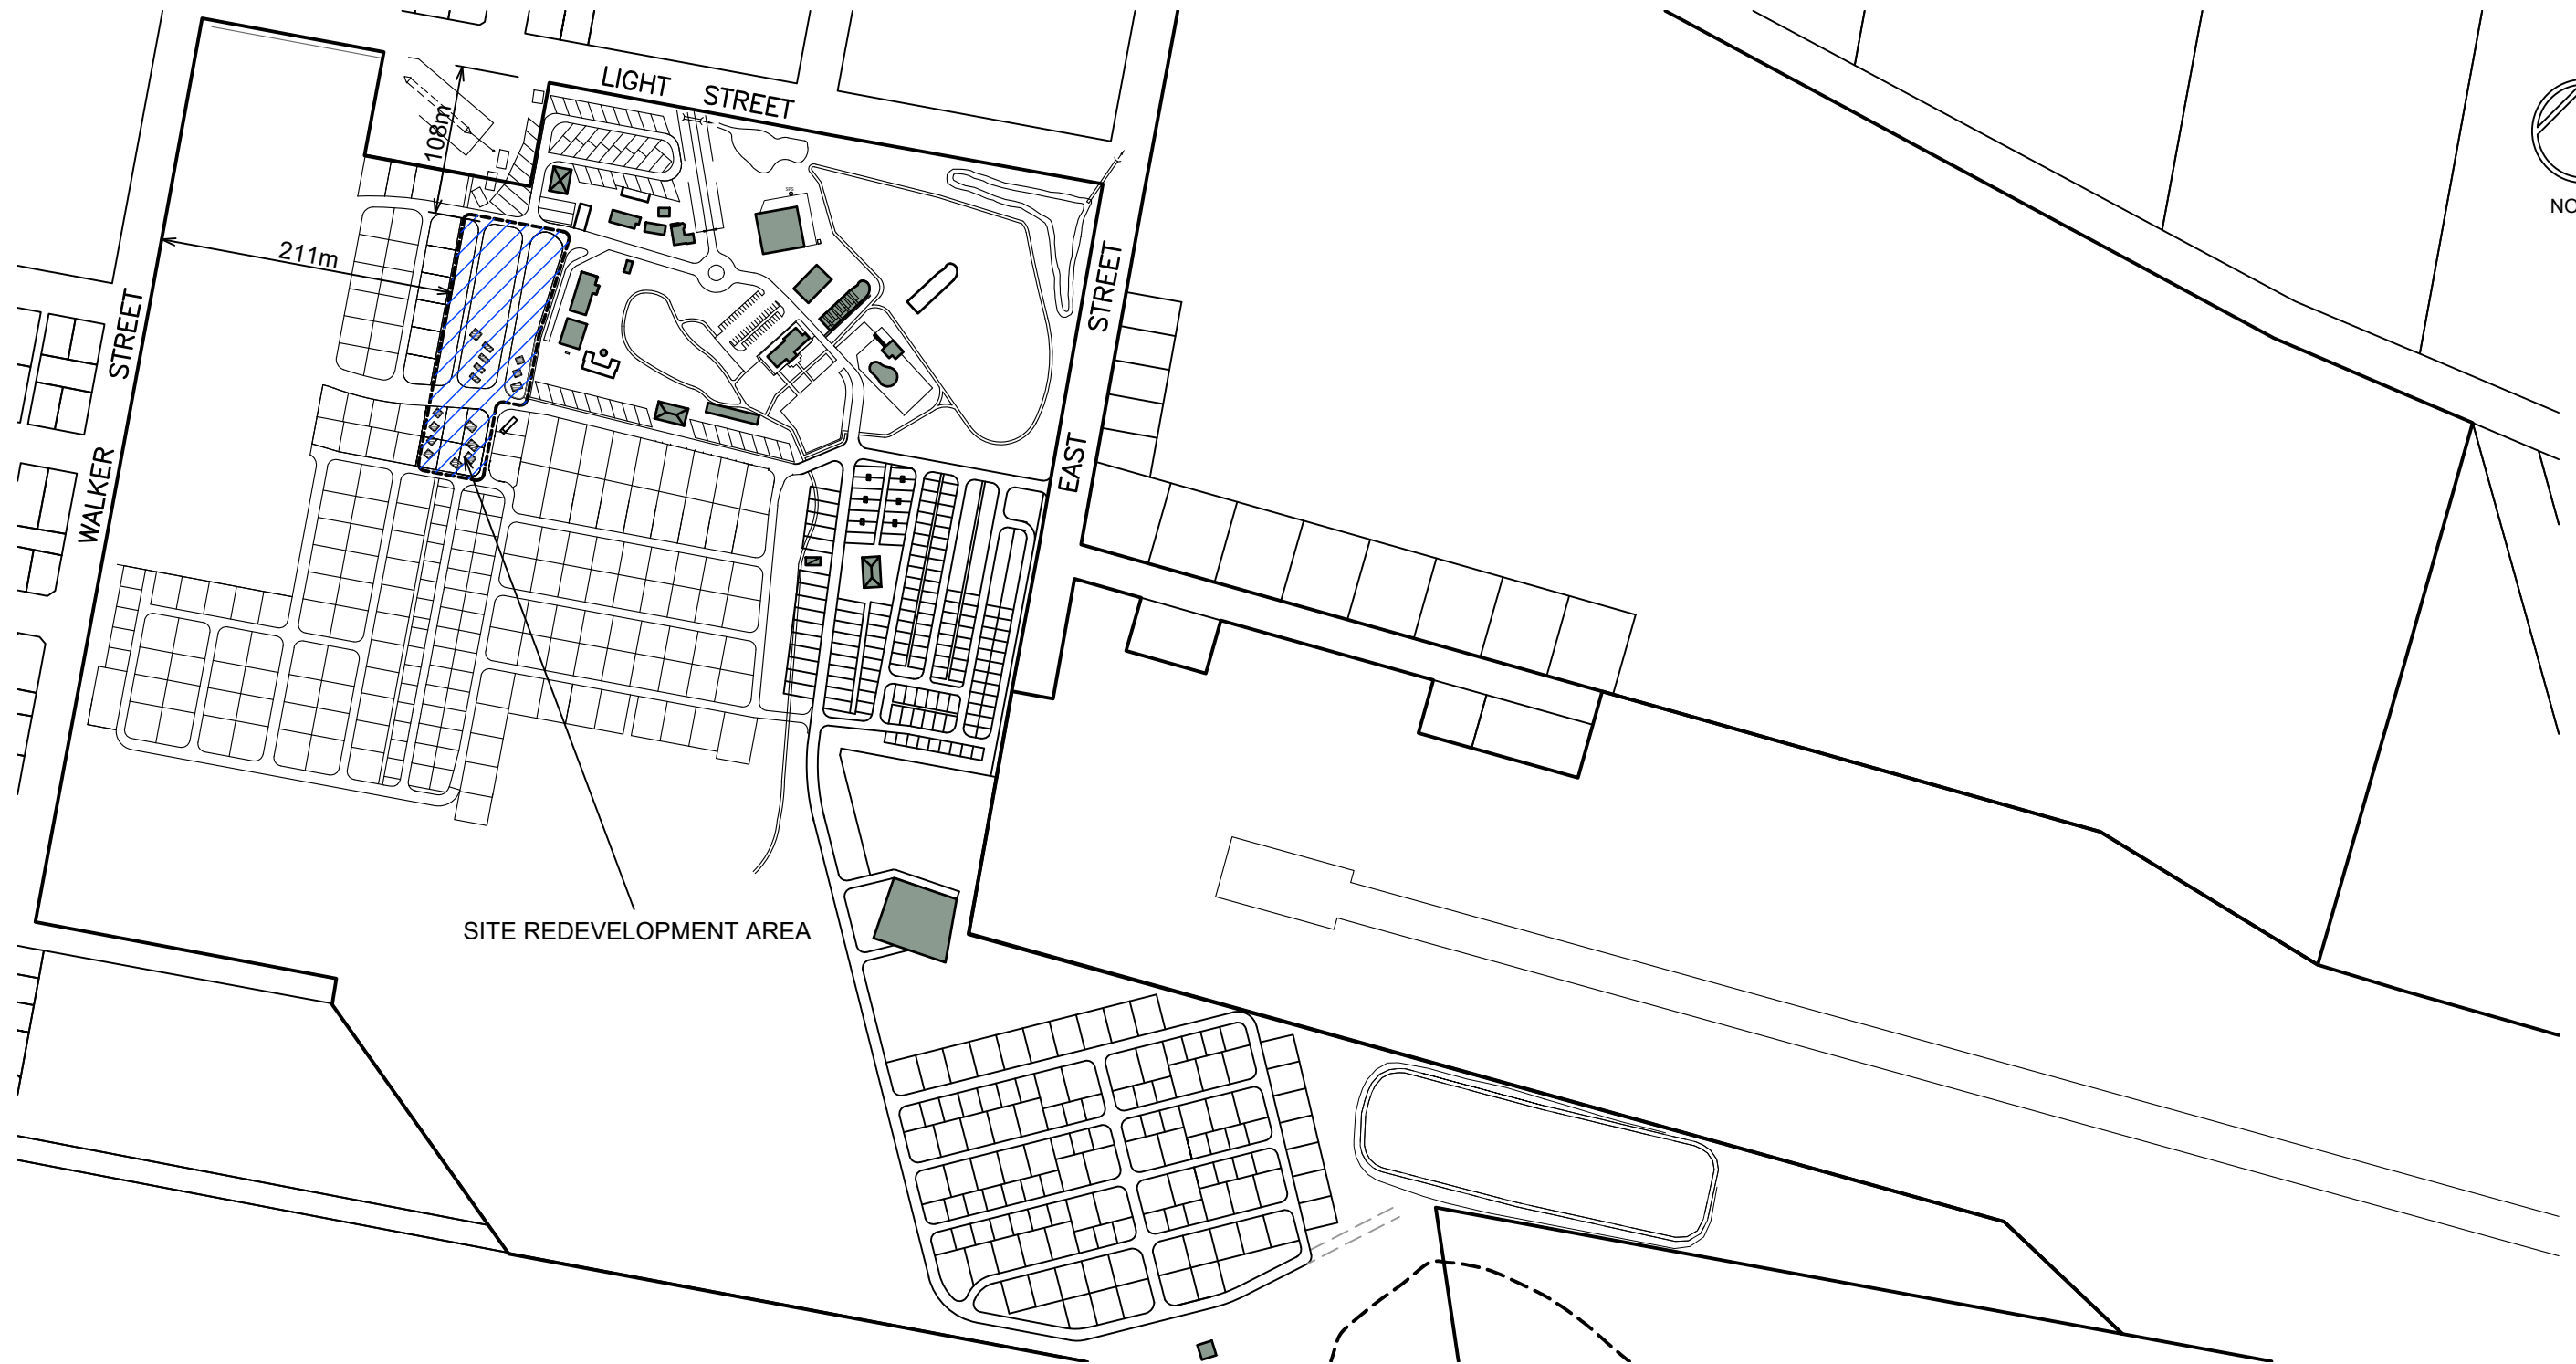

Information shown is for illustrative purposes only

SITE REDEVELOPMENT AREA

NOTE : - INDIVIDUAL SITE BOUNDARYS ARE APPROX ONLY

	- PROPOSED RE-DEVELOPMENT AREA
-------------------------------------------------------------------------------------	--------------------------------

<b>EXISTING LAYOUT REDEVELOPMENT AREA - 4 STAGES 69 LIGHT STREET - CASINO</b>			
LOT 1 - DP1236959		DRAWN: GF.	
SCALE: 1:5000 AT A3	SHEET: A01	JOB:	DATE: 10/05/2022