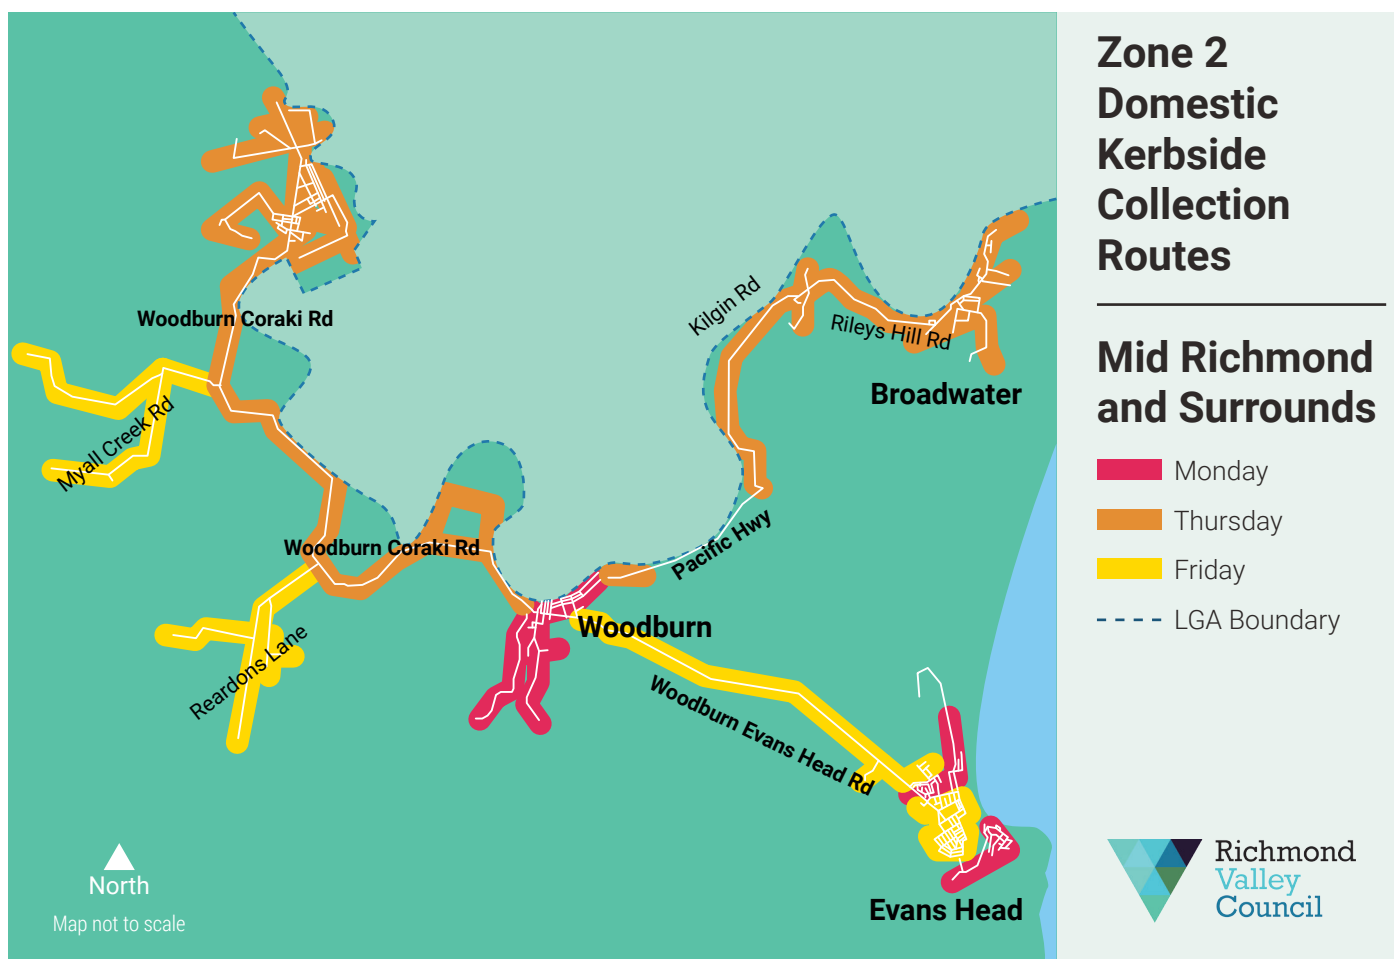

Collection Calendars and Maps - Zone 2

Mid Richmond and Surrounds • July 2021 – June 2022

Green (Organics • Every Week)

Red (Landfill • Fortnightly)

Yellow (Recycling • Fortnightly)

JULY 2021

Su	Mo	Tu	We	Th	Fr	Sa
				1	2	3
4	5	6	7	8	9	10
11	12	13	14	15	16	17
18	19	20	21	22	23	24
25	26	27	28	29	30	31