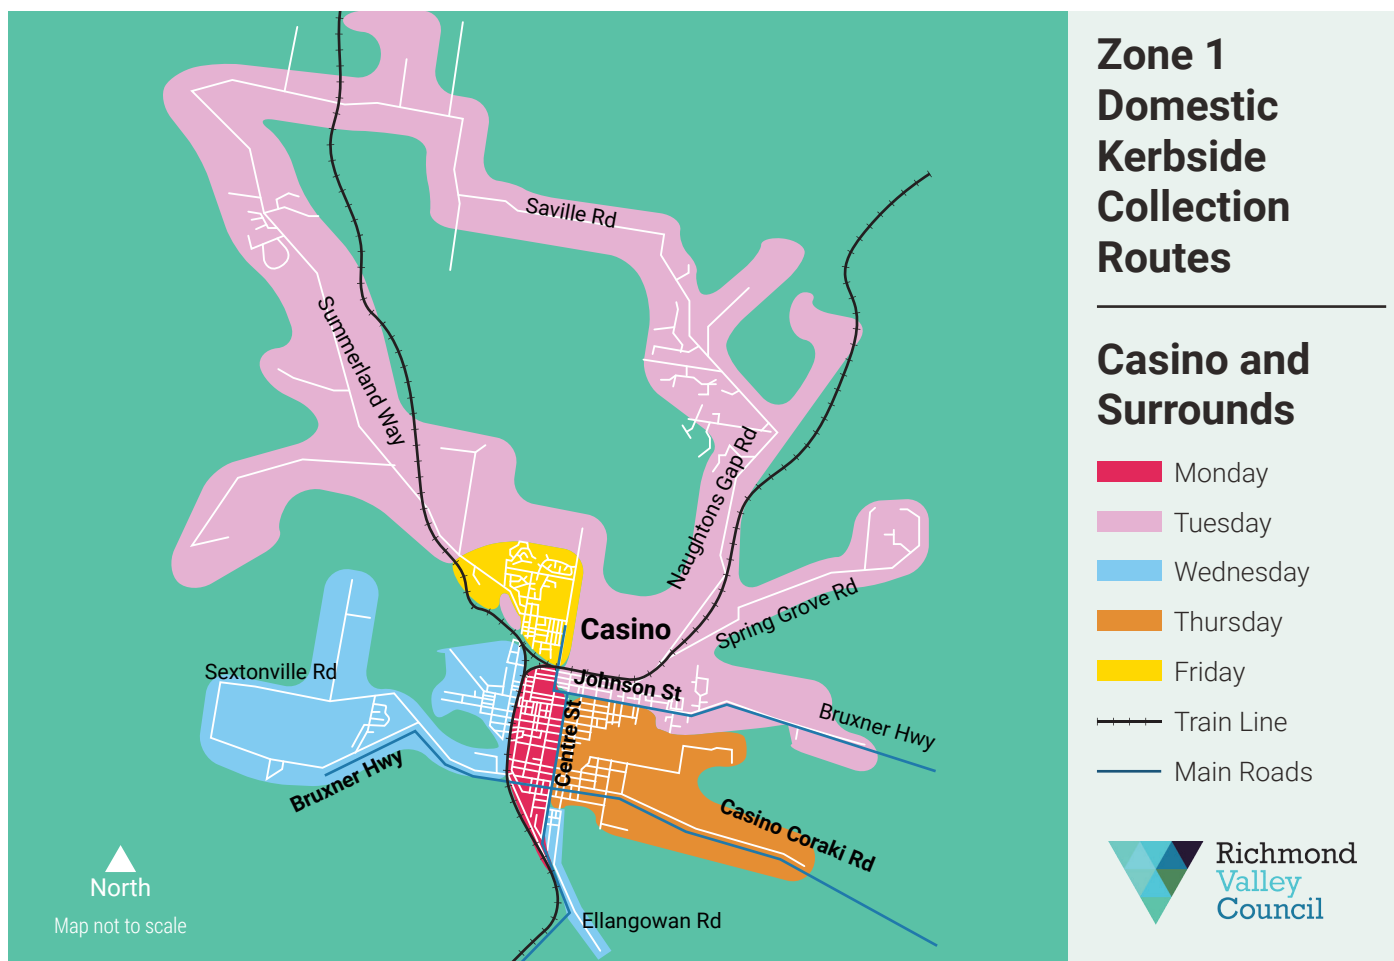

# Collection Calendars and Maps - Zone 1

## Casino and Surrounds • July 2021 – June 2022

**Green** (Organics • Every Week)

**Red** (Landfill • Fortnightly)

**Yellow** (Recycling • Fortnightly)