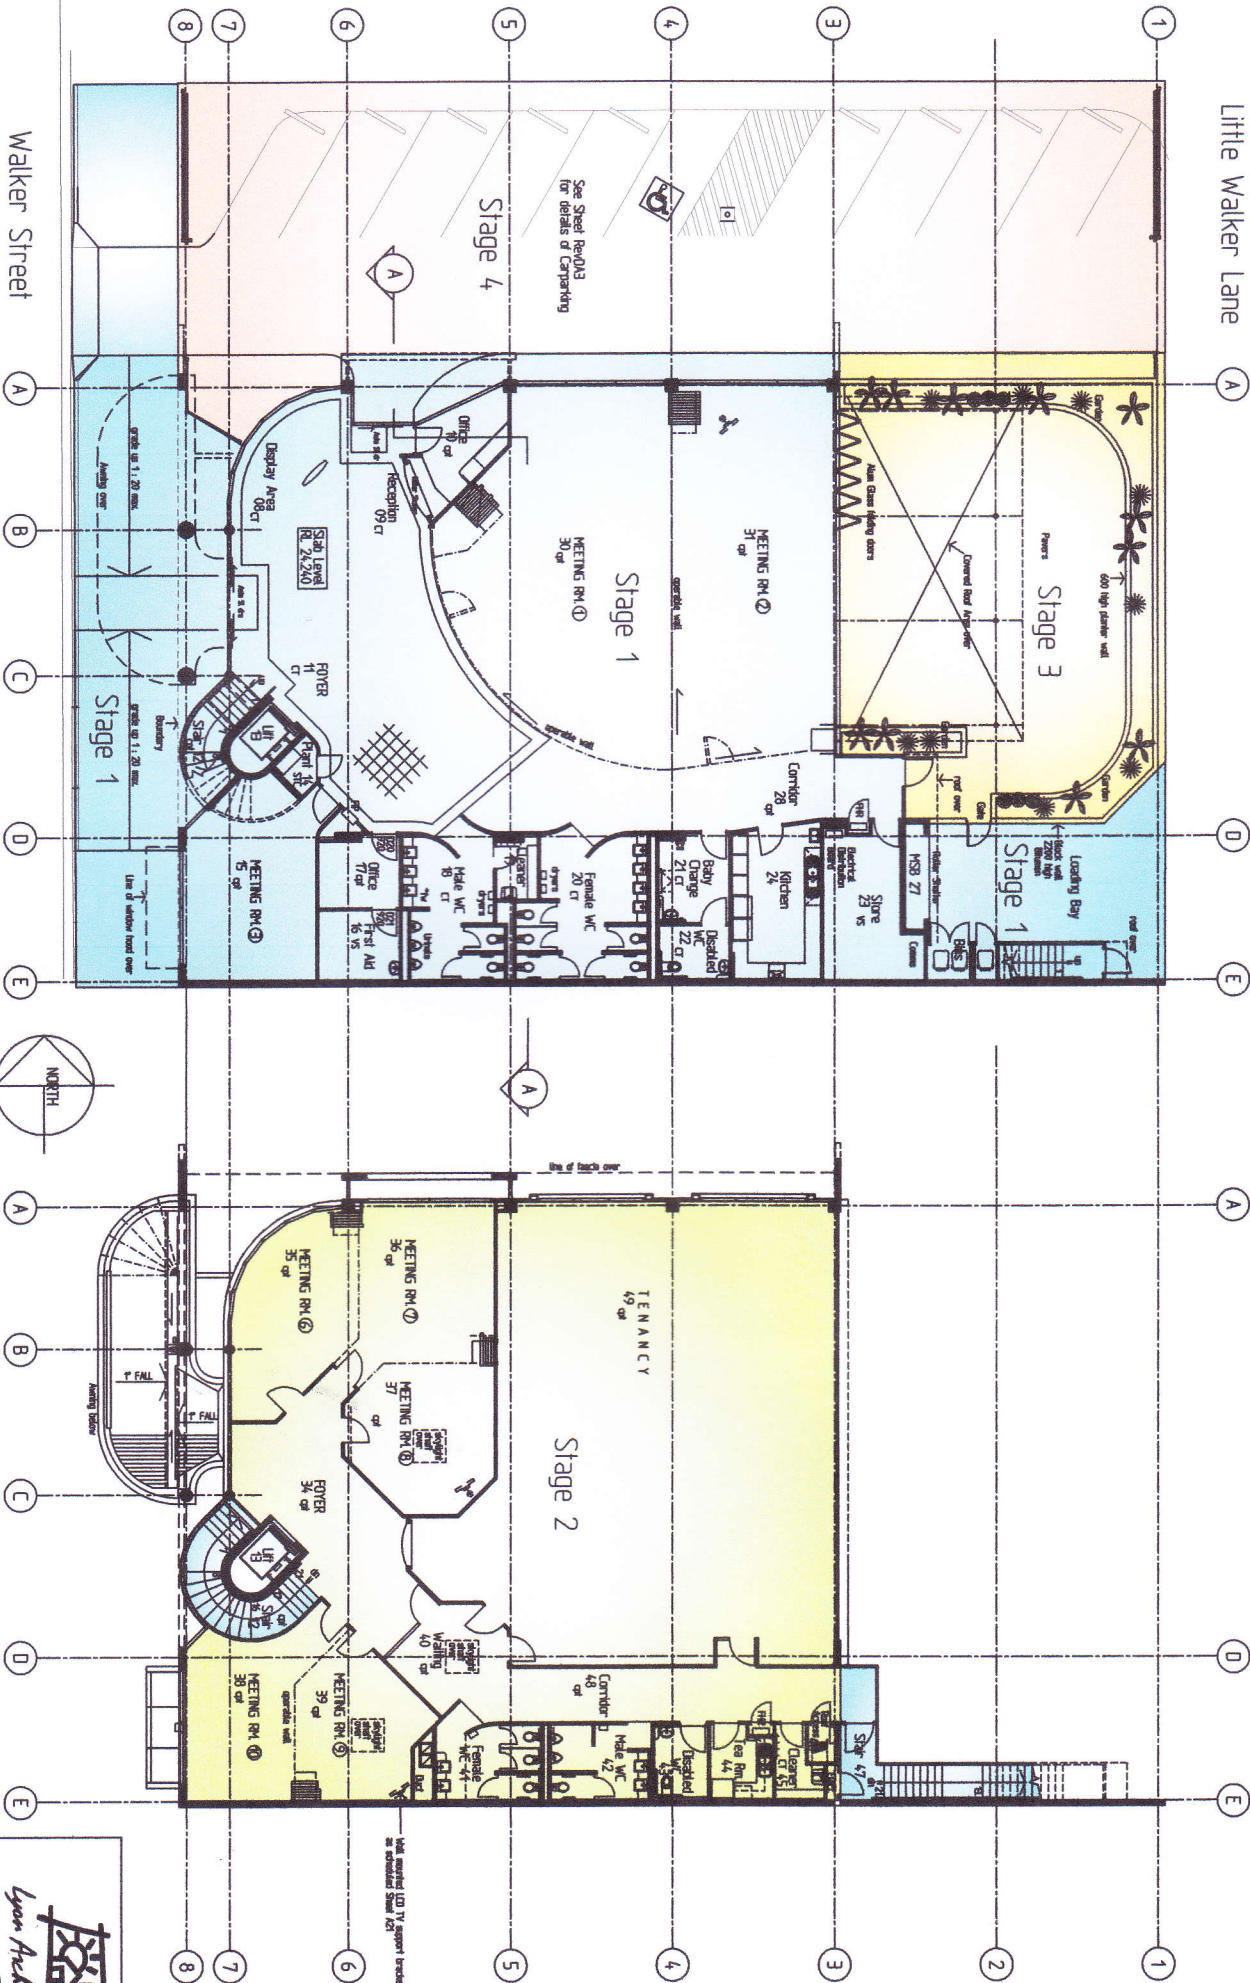

Email: jameslyon@lyon-architects.com.au

Little Walker Lane

Walker Street

Ground Floor Plan

**Revised Ground & First Floor Plans
Casino Community Centre**

Construction Stages

- Stage 1
- Stage 2
- Stage 3
- Stage 4

First Floor Plan

Scale 0 m 5m

LYON ARCHITECTS
 Architects, Interior Designers & Project Managers
 101 Southdown Road, M40
 Tel: 02 6622 0444 Fax: 02 6621 2650
 Email: jason@lyon-architects.com.au

Client: Richmond Valley Council
 Project No: 09/01
 Date: 16/7/10
 Scale: 1:100 (A1)

Drawn	sd/A	Scale	1:100 (A1)
Checked		Date	09/01
Project No	09/01	Scale	1:100 (A1)